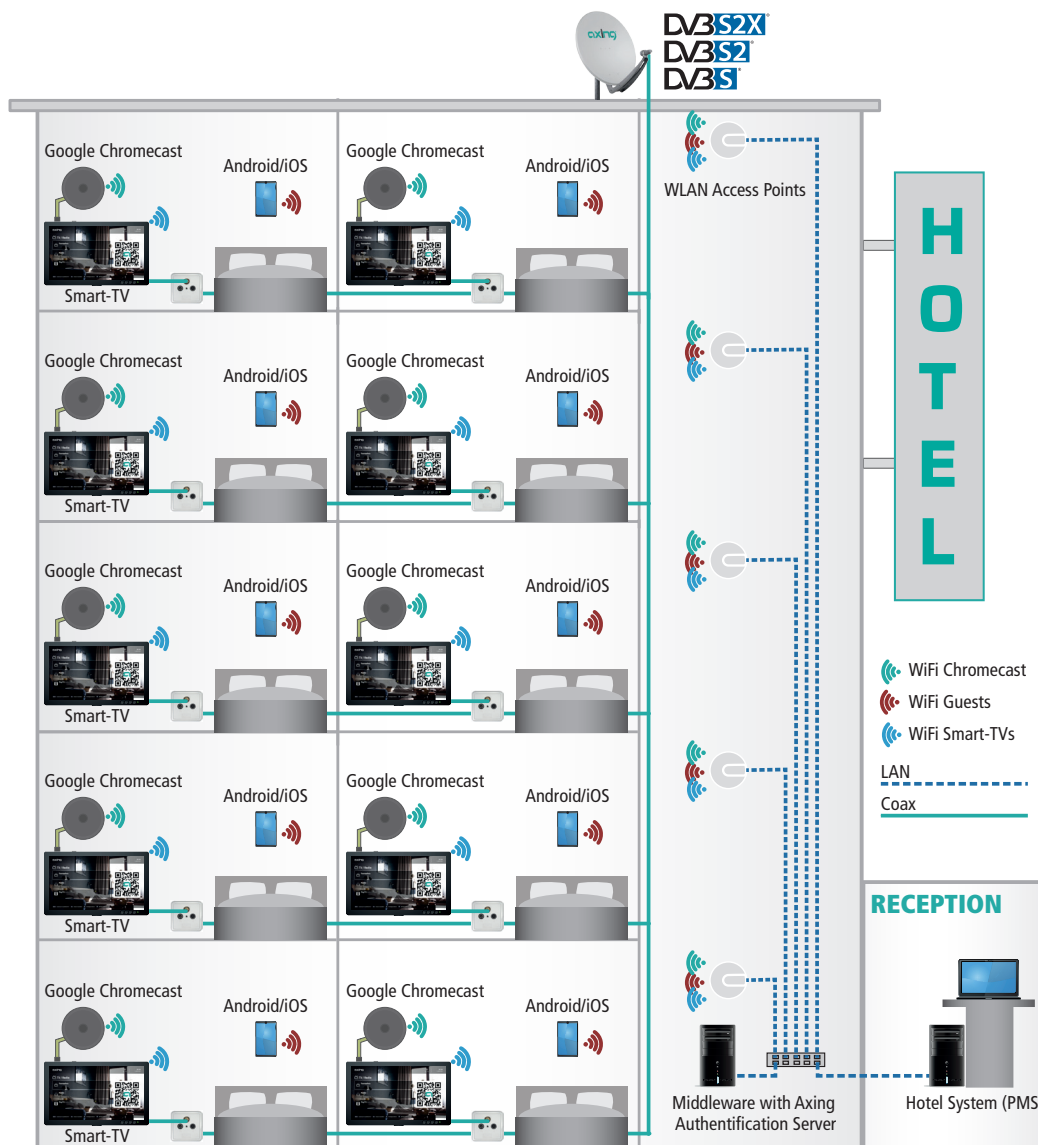

Google Chromecast solution for AXING IPTV applications with the authentication server

With the Google Chromecast solution, guests can access the TV set in their hotel room with a smart phone or tablet. Images, videos and content can be streamed directly on the TV set. The Google-Chromecast is compatible with the iOS and Android operating systems.

The Axing Authentication Server makes access to the WLAN convenient for guests and secure for your hotel. As a rule, the application does not require expensive switches and access points.

Benefits at a glance:

- ✓ Screen mirroring of mobile devices with iOS or Android
- ✓ Easy streaming or slide show on the hotel TV screen
- ✓ Easy WiFi access with the help of the Axing Authentication Server.
- ✓ Cost-effective - usually implemented with in-house switches and access points

AXING AG

Gewerbehaus Moskau

Phone +41 52 - 742 83 00

Fax +41 52 - 742 83 19

8262 Ramsen

info@axing.com

www.axing.com