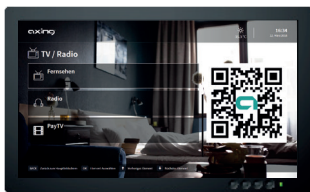

## Realisation

Google Chromecast

The Google Chromecast device is connected to the HDMI input of the TV and requires a power supply e.g. via USB.

When checking in, the Axing authentication server generates an individual password for the guest. However, the guest does not have to enter this password; a QR code is displayed on the TV screen in the guest's room for easy login.

In any case, the guest only has access to the Chromecast in their room!

When checking out, access is blocked again for the user. So that he has to log in again after the next check-in.

The Google Chromecast is compatible with the operating systems iOS and Android.