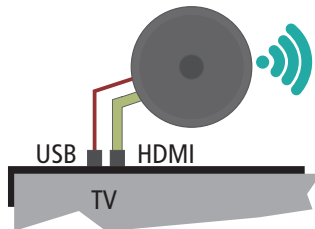

## Realisation

Google Chromecast

The Google Chromecast device is connected to the HDMI input of the TV and requires a power supply e.g. via USB.

When checking in, the Axing authentication server generates an individual password for the guest. However, the guest does not have to enter this password; a QR code is displayed on the TV screen in the guest's room for easy login.